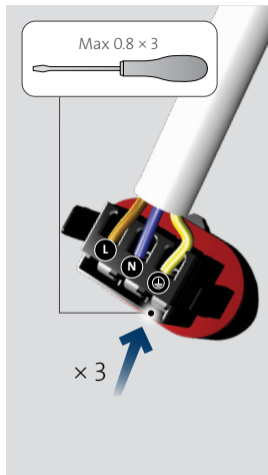

Max 0.8 x 3

x 3

19

ALPHA3

20

INSTALL

21

Bluetooth = ON