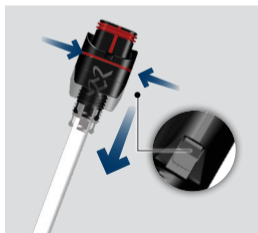

Max 0.8 x 3

x 3

19

ALPHA3

20

INSTALL

21

Bluetooth = ON